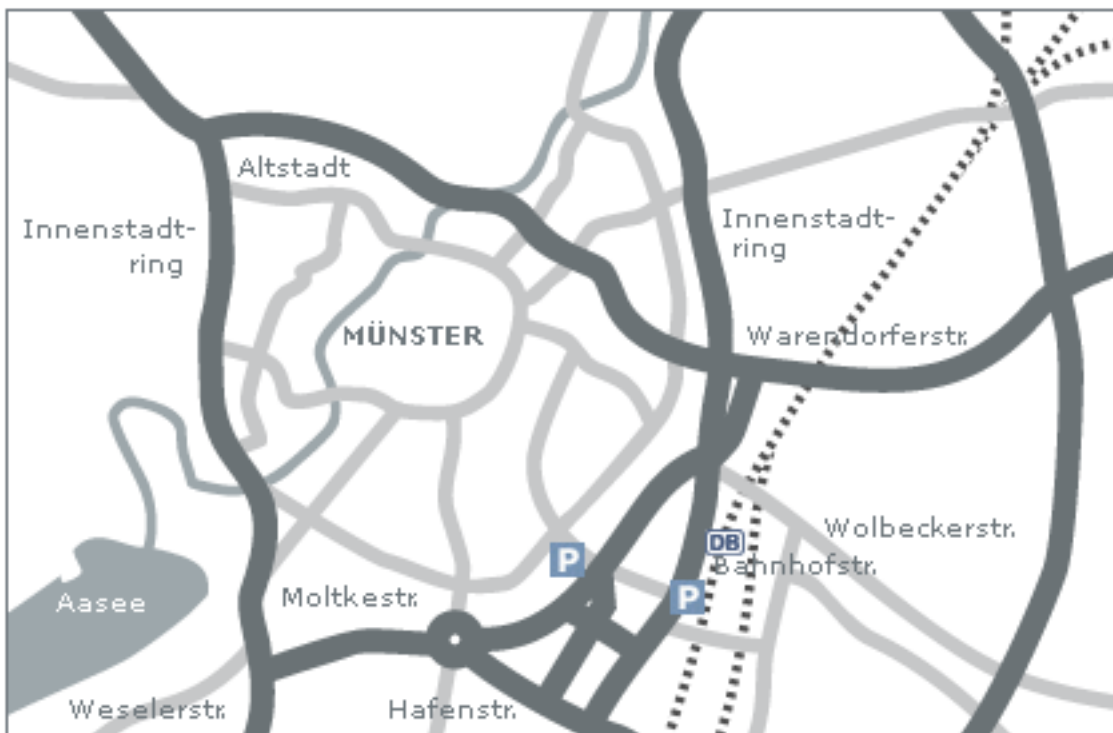

## MAP & DIRECTIONS

evado GmbH  
Berliner Platz 8  
48143 Münster - Germany

Phone: + 49 (0) 251 / 48 43 673  
Fax: + 49 (0) 251 / 48 43 679

The Evado office is based in the heart of Münster  
opposite the main railway station on the fifth floor.

## HOW TO FIND US

---

Travelling by car from the North:

Motorway A1 Dortmund Bremen exit Münster Nord (Ausfahrt 77). Take highway B 54 (Steinfurter Straße) towards Münster and follow the signs for Hauptbahnhof (railway station). Car park: Engelschanze (Parkhaus)

Travelling by car from the South:

Motorway A1 Dortmund Bremen exit Münster South (Ausfahrt 78). Take highway B 51 (Weseler Straße) towards Münster and follow the signs for Hauptbahnhof (railway station). Car park: Engelschanze (Parkhaus)